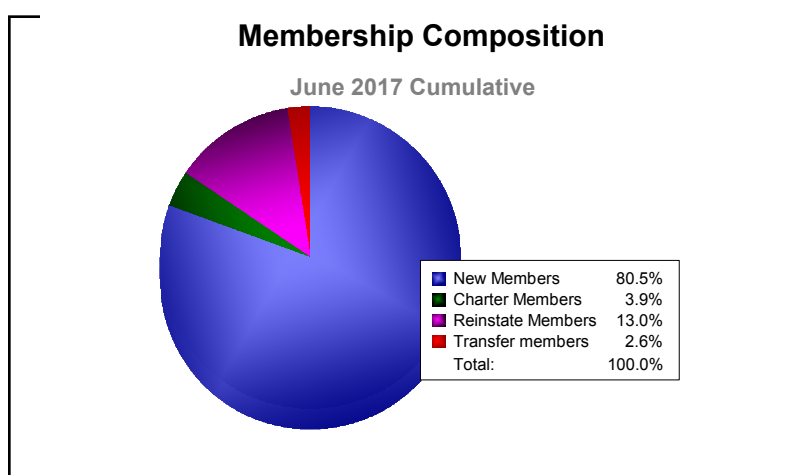

Year	New Clubs	Dropped Clubs	Gain/ Loss Clubs	New Members	Charter Members	Reinstate Members	Transfer Members	Total Member Added	Total Members Dropped	Gain/ Loss Members
2012-2013	0	-1	-1	67	1	0	2	70	-167	-97
2013-2014	1	0	1	107	34	12	5	158	-102	56
2014-2015	0	0	0	83	1	3	6	93	-129	-36
2015-2016	0	0	0	105	0	4	3	112	-117	-5
2016-2017	0	-1	-1	62	3	10	2	77	-161	-84
<b>Average</b>	<b>0</b>	<b>0</b>	<b>0</b>	<b>85</b>	<b>8</b>	<b>6</b>	<b>4</b>	<b>102</b>	<b>-135</b>	<b>-33</b>