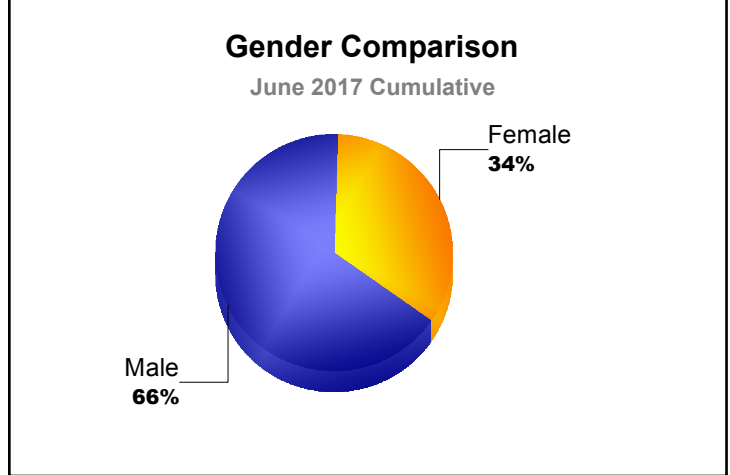

Year	New Clubs	Dropped Clubs	Gain/ Loss Clubs	New Members	Charter Members	Reinstate Members	Transfer Members	Total Member Added	Total Members Dropped	Gain/ Loss Members
2012-2013	0	-1	-1	67	1	0	2	70	-167	-97
2013-2014	1	0	1	107	34	12	5	158	-102	56
2014-2015	0	0	0	83	1	3	6	93	-129	-36
2015-2016	0	0	0	105	0	4	3	112	-117	-5
2016-2017	0	-1	-1	62	3	10	2	77	-161	-84
<b>Average</b>	<b>0</b>	<b>0</b>	<b>0</b>	<b>85</b>	<b>8</b>	<b>6</b>	<b>4</b>	<b>102</b>	<b>-135</b>	<b>-33</b>