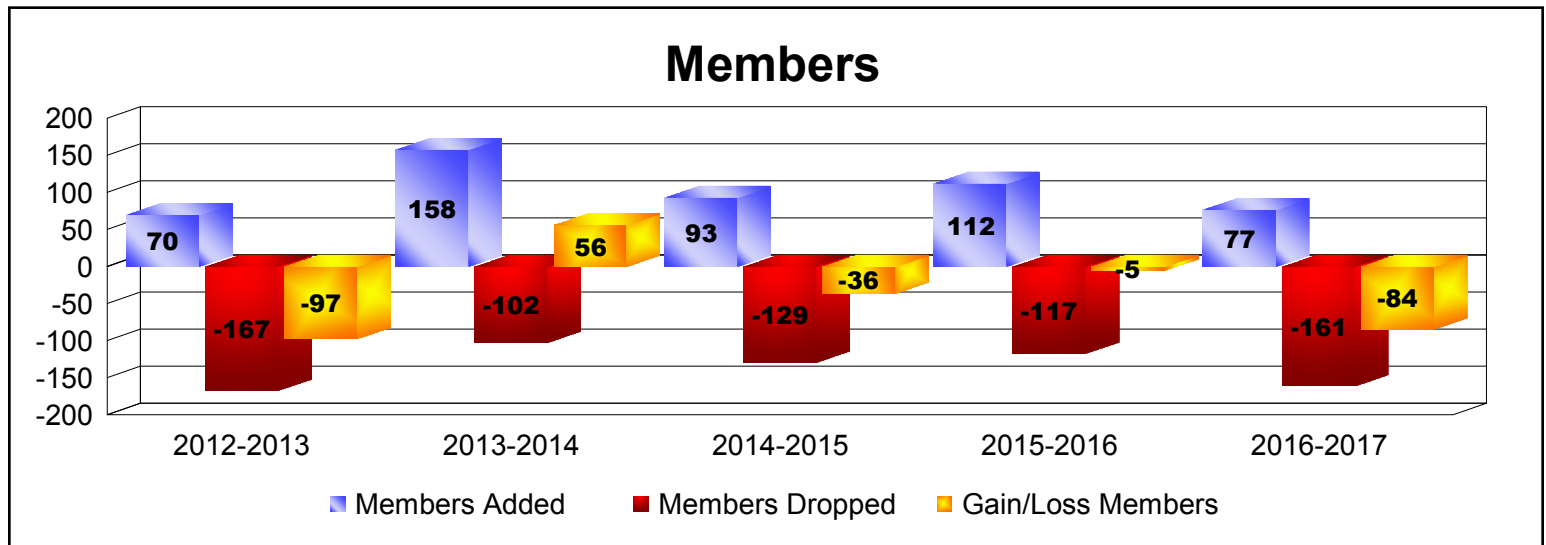

Year	New Clubs	Dropped Clubs	Gain/ Loss Clubs	New Members	Charter Members	Reinstate Members	Transfer Members	Total Member Added	Total Members Dropped	Gain/ Loss Members
2012-2013	0	-1	-1	67	1	0	2	70	-167	-97
2013-2014	1	0	1	107	34	12	5	158	-102	56
2014-2015	0	0	0	83	1	3	6	93	-129	-36
2015-2016	0	0	0	105	0	4	3	112	-117	-5
2016-2017	0	-1	-1	62	3	10	2	77	-161	-84
<b>Average</b>	<b>0</b>	<b>0</b>	<b>0</b>	<b>85</b>	<b>8</b>	<b>6</b>	<b>4</b>	<b>102</b>	<b>-135</b>	<b>-33</b>

Year	New Clubs	Dropped Clubs	Gain/ Loss Clubs	New Members	Charter Members	Reinstate Members	Transfer Members	Total Member Added	Total Members Dropped	Gain/ Loss Members
2012-2013	0	-5	-5	0	0	0	0	0	-99	-99
2013-2014	0	0	0	0	0	12	0	12	-12	0
2014-2015	0	-3	-3	0	0	0	0	0	-45	-45
<b>Average</b>	<b>0</b>	<b>-3</b>	<b>-3</b>	<b>0</b>	<b>0</b>	<b>4</b>	<b>0</b>	<b>4</b>	<b>-52</b>	<b>-48</b>