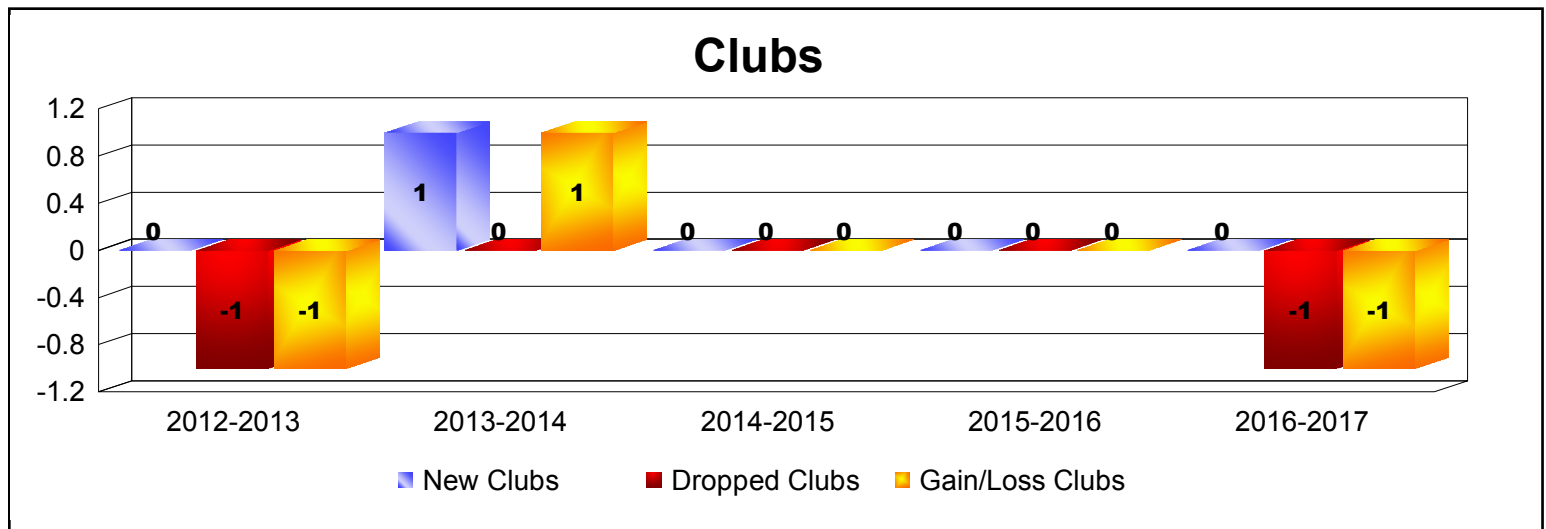

Year	New Clubs	Dropped Clubs	Gain/ Loss Clubs	New Members	Charter Members	Reinstate Members	Transfer Members	Total Member Added	Total Members Dropped	Gain/ Loss Members
2012-2013	0	-1	-1	67	1	0	2	70	-167	-97
2013-2014	1	0	1	107	34	12	5	158	-102	56
2014-2015	0	0	0	83	1	3	6	93	-129	-36
2015-2016	0	0	0	105	0	4	3	112	-117	-5
2016-2017	0	-1	-1	62	3	10	2	77	-161	-84
<b>Average</b>	<b>0</b>	<b>0</b>	<b>0</b>	<b>85</b>	<b>8</b>	<b>6</b>	<b>4</b>	<b>102</b>	<b>-135</b>	<b>-33</b>

Year	New Clubs	Dropped Clubs	Gain/ Loss Clubs	New Members	Charter Members	Reinstate Members	Transfer Members	Total Member Added	Total Members Dropped	Gain/ Loss Members
2012-2013	0	-5	-5	0	0	0	0	0	-99	-99
2013-2014	0	0	0	0	0	12	0	12	-12	0
2014-2015	0	-3	-3	0	0	0	0	0	-45	-45
<b>Average</b>	<b>0</b>	<b>-3</b>	<b>-3</b>	<b>0</b>	<b>0</b>	<b>4</b>	<b>0</b>	<b>4</b>	<b>-52</b>	<b>-48</b>